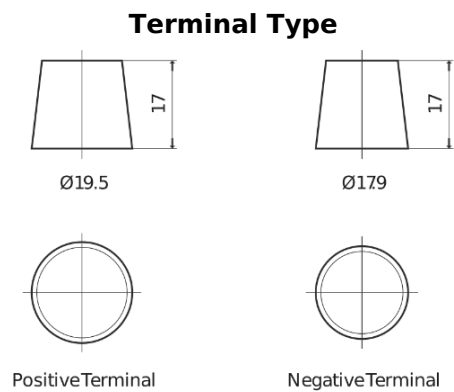

Product overview

Batteries for Trucks, Buses, Construction, Agriculture

PowerPRO SF1250

Part number	SF1250
Technology	Flooded
EAN/GTIN	3661024066723
Voltage	12 V
Capacity	125.0 Ah
CCA	850 A
Length	349 mm
Width	175 mm
Height	285 mm
Box size	D03
Polarity	ETN 0
Terminal Type	EN taper post
Hold Down	B0
Weights (subject of variation)	31.00 kg