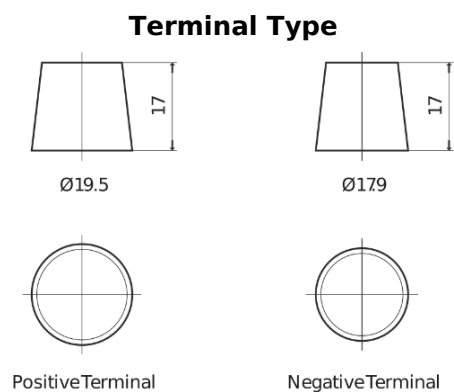

Product overview

Batteries for Trucks, Buses, Construction, Agriculture

PowerPRO SF1250

Part number	SF1250
Technology	Flooded
EAN/GTIN	3661024066723
Voltage	12 V
Capacity	125.0 Ah
CCA	850 A
Length	349 mm
Width	175 mm
Height	285 mm
Box size	D03
Polarity	ETN 0
Terminal Type	EN taper post
Hold Down	B0
Weights (subject of variation)	31.00 kg