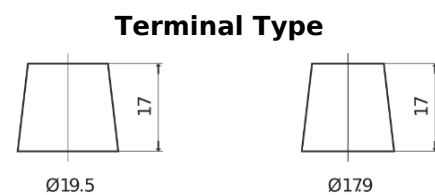

**Product overview**

Batteries for Trucks, Buses, Construction, Agriculture

**StrongPRO EFB+ SE2353**

Part number	SE2353
Technology	EFB
EAN/GTIN	3661024066457
Voltage	12 V
Capacity	235.0 Ah
CCA	1200 A
Length	518 mm
Width	274 mm
Height	240 mm
Box size	D06
Polarity	ETN 3
Terminal Type	EN taper post
Hold Down	B0
Weights (subject of variation)	58.20 kg