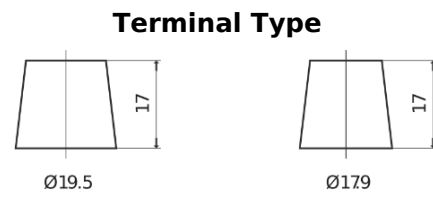

Product overview

Batteries for Trucks, Buses, Construction, Agriculture

Endurance+PRO Gel SD2103

Part number	SD2103
Technology	GEL
EAN/GTIN	3661024066525
Voltage	12 V
Capacity	210.0 Ah
CCA	1030 A
Length	518 mm
Width	274 mm
Height	240 mm
Box size	D06
Polarity	ETN 3
Terminal Type	EN taper post
Hold Down	B0
Weights (subject of variation)	63.50 kg