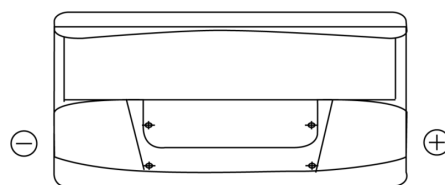

Product overview

Batteries for Cars

Standard SC900

Part number	SC900
Technology	Flooded
EAN/GTIN	3661024064835
Voltage	12 V
Capacity	90.0 Ah
CCA	720 A
Length	353 mm
Width	175 mm
Height	190 mm
Box size	L05
Polarity	ETN 0
Terminal Type	EN taper post
Hold Down	B13
Weights (subject of variation)	20.50 kg

Polarity

Terminal Type

Hold Down

Design, features and specifications are subject to change without notice. We disclaim any representation or warranty, express or implied, concerning the data or recommendations, and in no event shall be liable for any loss or damage claimed to have arisen as a result. Some products may not be available in your local market.