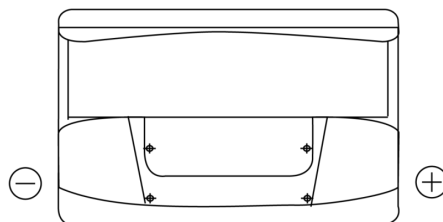

Product overview

Batteries for Cars

Standard SC700

Part number	SC700
Technology	Flooded
EAN/GTIN	3661024064828
Voltage	12 V
Capacity	70.0 Ah
CCA	640 A
Length	278 mm
Width	175 mm
Height	190 mm
Box size	L03
Polarity	ETN 0
Terminal Type	EN taper post
Hold Down	B13
Weights (subject of variation)	16.00 kg

Polarity

Terminal Type

Hold Down

Design, features and specifications are subject to change without notice. We disclaim any representation or warranty, express or implied, concerning the data or recommendations, and in no event shall be liable for any loss or damage claimed to have arisen as a result. Some products may not be available in your local market.