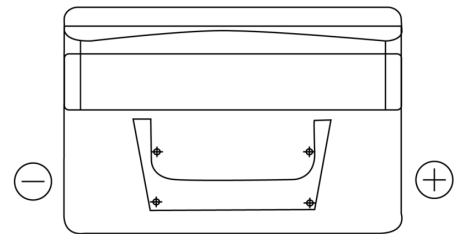

Product overview

Batteries for Cars

Standard SC652

Part number	SC652
Technology	Flooded
EAN/GTIN	3661024064866
Voltage	12 V
Capacity	65.0 Ah
CCA	540 A
Length	278 mm
Width	175 mm
Height	175 mm
Box size	LB3
Polarity	ETN 0
Terminal Type	EN taper post
Hold Down	B13
Weights (subject of variation)	14.50 kg

Polarity

Terminal Type

Positive Terminal

Negative Terminal

Hold Down

Design, features and specifications are subject to change without notice. We disclaim any representation or warranty, express or implied, concerning the data or recommendations, and in no event shall be liable for any loss or damage claimed to have arisen as a result. Some products may not be available in your local market.