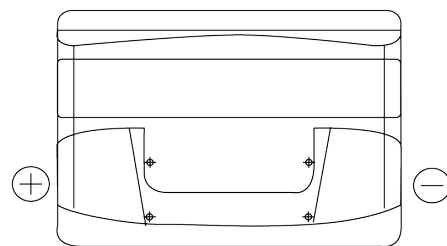

Product overview

Batteries for Cars

Formula FB741

Part number	FB741
Technology	Flooded
EAN/GTIN	3661024044561
Voltage	12 V
Capacity	74 Ah
CCA	680 A
Length	278 mm
Width	175 mm
Height	190 mm
Box size	L03
Polarity	ETN 1
Terminal Type	EN taper post
Hold Down	B13
Weights (subject of variation)	16.60 kg

Polarity

Terminal Type

Positive Terminal

Negative Terminal

Hold Down

Design, features and specifications are subject to change without notice. We disclaim any representation or warranty, express or implied, concerning the data or recommendations, and in no event shall be liable for any loss or damage claimed to have arisen as a result. Some products may not be available in your local market.