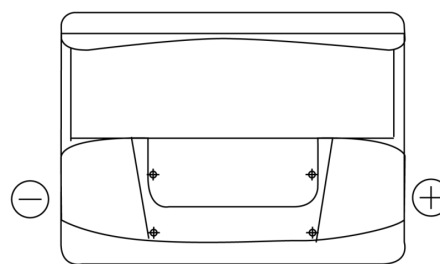

Product overview

Batteries for Cars

Standard SC550

Part number	SC550
Technology	Flooded
EAN/GTIN	3661024064804
Voltage	12 V
Capacity	55.0 Ah
CCA	460 A
Length	242 mm
Width	175 mm
Height	190 mm
Box size	L02
Polarity	ETN 0
Terminal Type	EN taper post
Hold Down	B13
Weights (subject of variation)	13.50 kg

Polarity

Terminal Type

Hold Down

Design, features and specifications are subject to change without notice. We disclaim any representation or warranty, express or implied, concerning the data or recommendations, and in no event shall be liable for any loss or damage claimed to have arisen as a result. Some products may not be available in your local market.