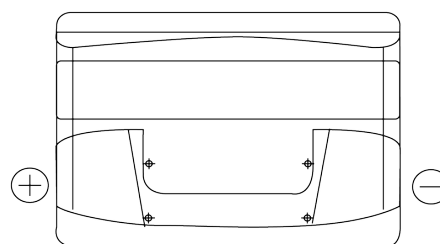

Product overview

Batteries for Cars

Excell EB741

Part number	EB741
Technology	Flooded
EAN/GTIN	3661024034562
Voltage	12 V
Capacity	74 Ah
CCA	680 A
Length	278 mm
Width	175 mm
Height	190 mm
Box size	L03
Polarity	ETN 1
Terminal Type	EN taper post
Hold Down	B13
Weights (subject of variation)	16.60 kg

Polarity

Terminal Type

Hold Down

Design, features and specifications are subject to change without notice. We disclaim any representation or warranty, express or implied, concerning the data or recommendations, and in no event shall be liable for any loss or damage claimed to have arisen as a result. Some products may not be available in your local market.