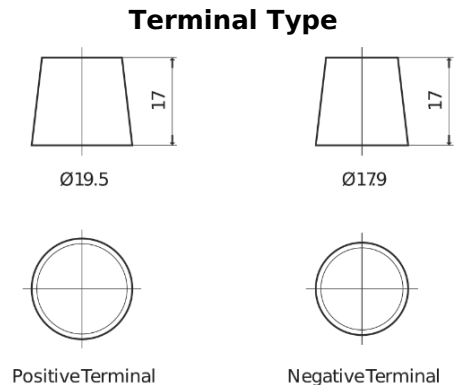

**Product overview**

Batteries for Cars

**Standard SC542**

Part number	SC542
Technology	Flooded
EAN/GTIN	3661024064859
Voltage	12 V
Capacity	54.0 Ah
CCA	500 A
Length	242 mm
Width	175 mm
Height	175 mm
Box size	LB2
Polarity	ETN 0
Terminal Type	EN taper post
Hold Down	B13
Weights (subject of variation)	12.90 kg