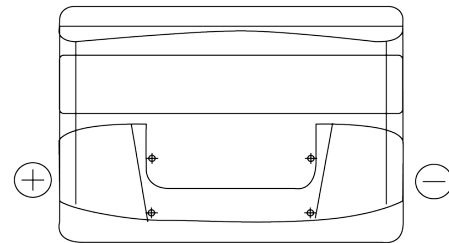

Product overview

Batteries for Cars

Power DB741

Part number	DB741
Technology	Flooded
EAN/GTIN	3661024024563
Voltage	12 V
Capacity	74 Ah
CCA	680 A
Length	278 mm
Width	175 mm
Height	190 mm
Box size	L03
Polarity	ETN 1
Terminal Type	EN taper post
Hold Down	B13
Weights (subject of variation)	16.60 kg

Polarity

Terminal Type

Hold Down

Design, features and specifications are subject to change without notice. We disclaim any representation or warranty, express or implied, concerning the data or recommendations, and in no event shall be liable for any loss or damage claimed to have arisen as a result. Some products may not be available in your local market.