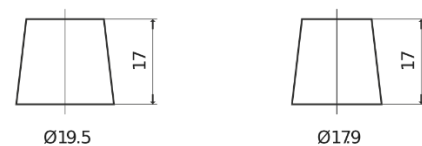

Terminal Type