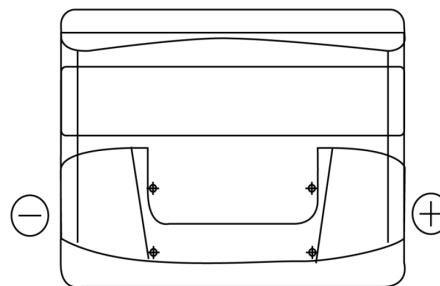

Product overview

Batteries for Cars

Standard SC440

Part number	SC440
Technology	Flooded
EAN/GTIN	3661024064781
Voltage	12 V
Capacity	44.0 Ah
CCA	360 A
Length	207 mm
Width	175 mm
Height	190 mm
Box size	L01
Polarity	ETN 0
Terminal Type	EN taper post
Hold Down	B13
Weights (subject of variation)	11.10 kg

Polarity

Terminal Type

Positive Terminal

Negative Terminal

Hold Down

Design, features and specifications are subject to change without notice. We disclaim any representation or warranty, express or implied, concerning the data or recommendations, and in no event shall be liable for any loss or damage claimed to have arisen as a result. Some products may not be available in your local market.