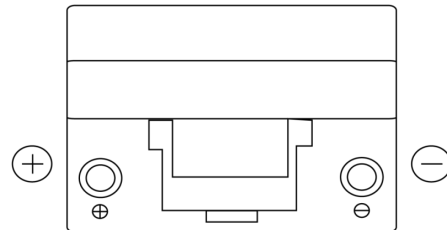

Product overview

Batteries for Cars

Superline SB955

Part number	SB955
Technology	Flooded
EAN/GTIN	3661024064460
Voltage	12 V
Capacity	95.0 Ah
CCA	760 A
Length	306 mm
Width	173 mm
Height	222 mm
Box size	D31
Polarity	ETN 1
Terminal Type	EN taper post
Hold Down	Korean B1
Weights (subject of variation)	20.60 kg

Polarity

Terminal Type

Hold Down

Design, features and specifications are subject to change without notice. We disclaim any representation or warranty, express or implied, concerning the data or recommendations, and in no event shall be liable for any loss or damage claimed to have arisen as a result. Some products may not be available in your local market.