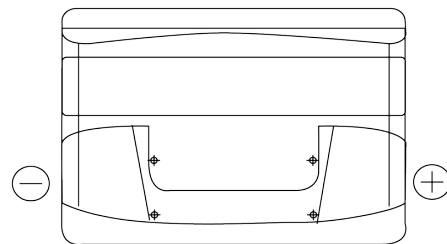

**Product overview**

Batteries for Cars

**Technica TB740**

Part number	TB740
Technology	Flooded
EAN/GTIN	3661024054553
Voltage	12 V
Capacity	74 Ah
CCA	680 A
Length	278 mm
Width	175 mm
Height	190 mm
Box size	L03
Polarity	ETN 0
Terminal Type	EN taper post
Hold Down	B13
Weights (subject of variation)	16.60 kg

**Polarity**

**Terminal Type**

Positive Terminal

Negative Terminal

**Hold Down**

Design, features and specifications are subject to change without notice. We disclaim any representation or warranty, express or implied, concerning the data or recommendations, and in no event shall be liable for any loss or damage claimed to have arisen as a result. Some products may not be available in your local market.