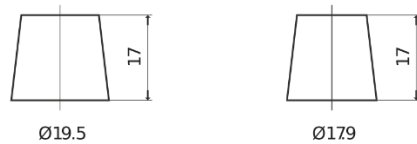

**Product overview**

Batteries for Cars

**Formula FB740**

Part number	FB740
Technology	Flooded
EAN/GTIN	3661024044554
Voltage	12 V
Capacity	74 Ah
CCA	680 A
Length	278 mm
Width	175 mm
Height	190 mm
Box size	L03
Polarity	ETN 0
Terminal Type	EN taper post
Hold Down	B13
Weights (subject of variation)	16.60 kg

**Polarity**

**Terminal Type**

Positive Terminal

Negative Terminal

**Hold Down**

Design, features and specifications are subject to change without notice. We disclaim any representation or warranty, express or implied, concerning the data or recommendations, and in no event shall be liable for any loss or damage claimed to have arisen as a result. Some products may not be available in your local market.