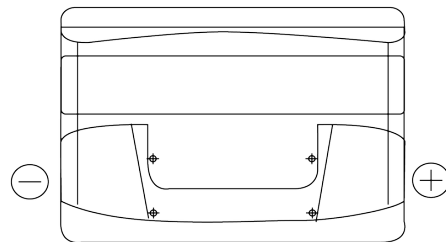

**Product overview**

Batteries for Cars

**Formula FB740**

Part number	FB740
Technology	Flooded
EAN/GTIN	3661024044554
Voltage	12 V
Capacity	74 Ah
CCA	680 A
Length	278 mm
Width	175 mm
Height	190 mm
Box size	L03
Polarity	ETN 0
Terminal Type	EN taper post
Hold Down	B13
Weights (subject of variation)	16.60 kg

**Polarity**

**Terminal Type**

Positive Terminal

Negative Terminal

**Hold Down**

Design, features and specifications are subject to change without notice. We disclaim any representation or warranty, express or implied, concerning the data or recommendations, and in no event shall be liable for any loss or damage claimed to have arisen as a result. Some products may not be available in your local market.