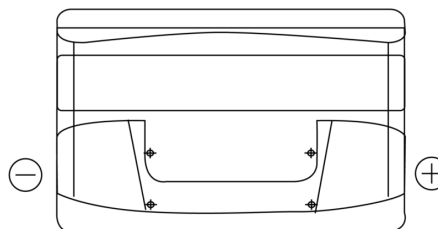

Product overview

Batteries for Cars

Superline SB950

Part number	SB950
Technology	Flooded
EAN/GTIN	3661024064583
Voltage	12 V
Capacity	95.0 Ah
CCA	800 A
Length	353 mm
Width	175 mm
Height	190 mm
Box size	L05
Polarity	ETN 0
Terminal Type	EN taper post
Hold Down	B13
Weights (subject of variation)	21.60 kg

Polarity

Terminal Type

Hold Down

Design, features and specifications are subject to change without notice. We disclaim any representation or warranty, express or implied, concerning the data or recommendations, and in no event shall be liable for any loss or damage claimed to have arisen as a result. Some products may not be available in your local market.