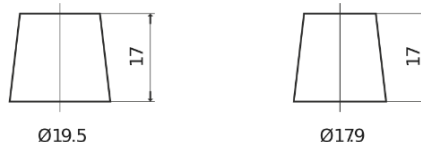

Terminal Type