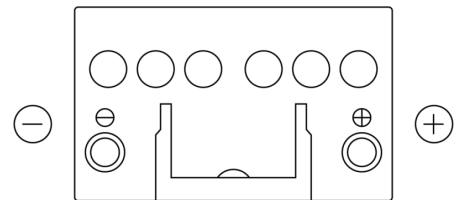

Product overview

Batteries for Cars

Plus CB450

Part number	CB450
Technology	Flooded
EAN/GTIN	3661024014496
Voltage	12 V
Capacity	45.0 Ah
CCA	330 A
Length	220 mm
Width	135 mm
Height	225 mm
Box size	E02
Polarity	ETN 0
Terminal Type	EN taper post
Hold Down	B1
Weights (subject of variation)	12.50 kg

Polarity

Terminal Type

Positive Terminal

Negative Terminal

Hold Down

Design, features and specifications are subject to change without notice. We disclaim any representation or warranty, express or implied, concerning the data or recommendations, and in no event shall be liable for any loss or damage claimed to have arisen as a result. Some products may not be available in your local market.