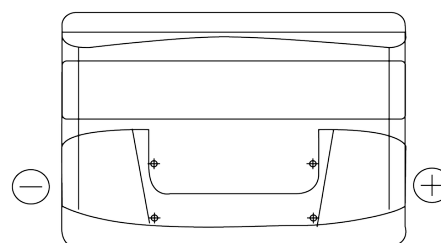

Product overview

Batteries for Cars

Excell EB740

Part number	EB740
Technology	Flooded
EAN/GTIN	3661024034555
Voltage	12 V
Capacity	74 Ah
CCA	680 A
Length	278 mm
Width	175 mm
Height	190 mm
Box size	L03
Polarity	ETN 0
Terminal Type	EN taper post
Hold Down	B13
Weights (subject of variation)	16.60 kg

Polarity

Terminal Type

Positive Terminal

Negative Terminal

Hold Down

Design, features and specifications are subject to change without notice. We disclaim any representation or warranty, express or implied, concerning the data or recommendations, and in no event shall be liable for any loss or damage claimed to have arisen as a result. Some products may not be available in your local market.