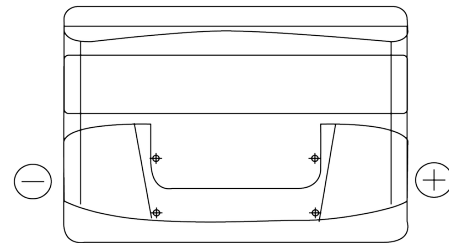

Product overview

Batteries for Cars

Excell EB740

Part number	EB740
Technology	Flooded
EAN/GTIN	3661024034555
Voltage	12 V
Capacity	74 Ah
CCA	680 A
Length	278 mm
Width	175 mm
Height	190 mm
Box size	L03
Polarity	ETN 0
Terminal Type	EN taper post
Hold Down	B13
Weights (subject of variation)	16.60 kg

Polarity

Terminal Type

Positive Terminal

Negative Terminal

Hold Down

Design, features and specifications are subject to change without notice. We disclaim any representation or warranty, express or implied, concerning the data or recommendations, and in no event shall be liable for any loss or damage claimed to have arisen as a result. Some products may not be available in your local market.