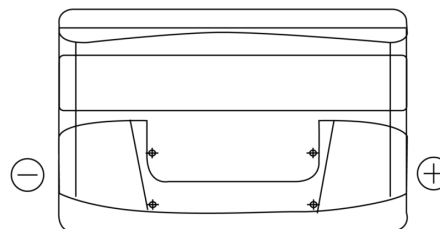

Product overview

Batteries for Cars

Superline SB852

Part number	SB852
Technology	Flooded
EAN/GTIN	3661024064668
Voltage	12 V
Capacity	85.0 Ah
CCA	760 A
Length	353 mm
Width	175 mm
Height	175 mm
Box size	LB5
Polarity	ETN 0
Terminal Type	EN taper post
Hold Down	B13
Weights (subject of variation)	19.40 kg

Polarity

Terminal Type

Hold Down

Design, features and specifications are subject to change without notice. We disclaim any representation or warranty, express or implied, concerning the data or recommendations, and in no event shall be liable for any loss or damage claimed to have arisen as a result. Some products may not be available in your local market.