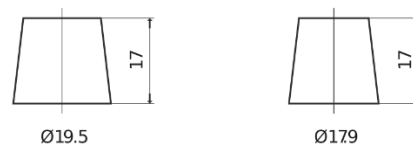

Terminal Type