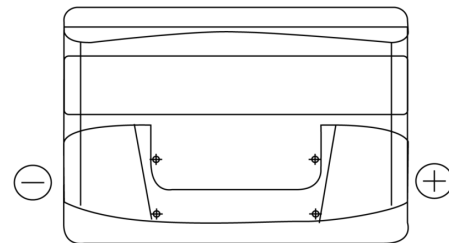

Product overview

Batteries for Cars

Superline SB802

Part number	SB802
Technology	Flooded
EAN/GTIN	3661024064651
Voltage	12 V
Capacity	80.0 Ah
CCA	700 A
Length	315 mm
Width	175 mm
Height	175 mm
Box size	LB4
Polarity	ETN 0
Terminal Type	EN taper post
Hold Down	B13
Weights (subject of variation)	17.80 kg

Polarity

Terminal Type

Hold Down

Design, features and specifications are subject to change without notice. We disclaim any representation or warranty, express or implied, concerning the data or recommendations, and in no event shall be liable for any loss or damage claimed to have arisen as a result. Some products may not be available in your local market.