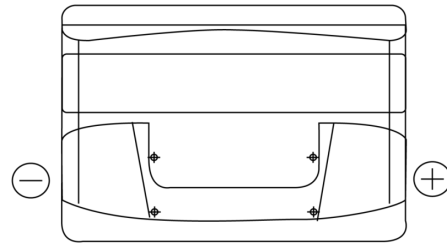

Product overview

Batteries for Cars

Superline SB800

Part number	SB800
Technology	Flooded
EAN/GTIN	3661024066242
Voltage	12 V
Capacity	80.0 Ah
CCA	640 A
Length	315 mm
Width	175 mm
Height	190 mm
Box size	L04
Polarity	ETN 0
Terminal Type	EN taper post
Hold Down	B13
Weights (subject of variation)	19.00 kg

Polarity

Terminal Type

Positive Terminal

Negative Terminal

Hold Down

Design, features and specifications are subject to change without notice. We disclaim any representation or warranty, express or implied, concerning the data or recommendations, and in no event shall be liable for any loss or damage claimed to have arisen as a result. Some products may not be available in your local market.