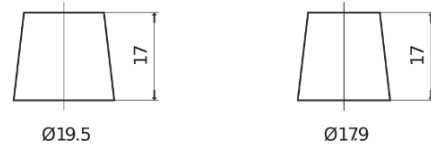

Product overview

Batteries for Cars

Superline SB800

Part number	SB800
Technology	Flooded
EAN/GTIN	3661024066242
Voltage	12 V
Capacity	80.0 Ah
CCA	640 A
Length	315 mm
Width	175 mm
Height	190 mm
Box size	L04
Polarity	ETN 0
Terminal Type	EN taper post
Hold Down	B13
Weights (subject of variation)	19.00 kg

Polarity

Terminal Type

Positive Terminal

Negative Terminal

Hold Down

Design, features and specifications are subject to change without notice. We disclaim any representation or warranty, express or implied, concerning the data or recommendations, and in no event shall be liable for any loss or damage claimed to have arisen as a result. Some products may not be available in your local market.