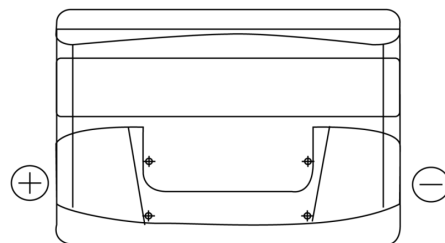

Product overview

Batteries for Cars

Superline SB741

Part number	SB741
Technology	Flooded
EAN/GTIN	3661024064569
Voltage	12 V
Capacity	74.0 Ah
CCA	680 A
Length	278 mm
Width	175 mm
Height	190 mm
Box size	L03
Polarity	ETN 1
Terminal Type	EN taper post
Hold Down	B13
Weights (subject of variation)	16.60 kg

Polarity

Terminal Type

Hold Down

Design, features and specifications are subject to change without notice. We disclaim any representation or warranty, express or implied, concerning the data or recommendations, and in no event shall be liable for any loss or damage claimed to have arisen as a result. Some products may not be available in your local market.