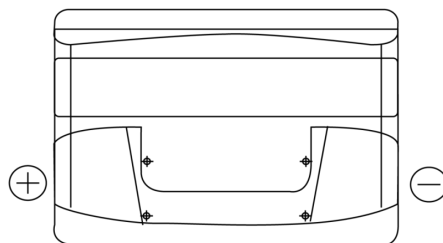

Product overview

Batteries for Cars

Superline SB741

Part number	SB741
Technology	Flooded
EAN/GTIN	3661024064569
Voltage	12 V
Capacity	74.0 Ah
CCA	680 A
Length	278 mm
Width	175 mm
Height	190 mm
Box size	L03
Polarity	ETN 1
Terminal Type	EN taper post
Hold Down	B13
Weights (subject of variation)	16.60 kg

Polarity

Terminal Type

Hold Down

Design, features and specifications are subject to change without notice. We disclaim any representation or warranty, express or implied, concerning the data or recommendations, and in no event shall be liable for any loss or damage claimed to have arisen as a result. Some products may not be available in your local market.