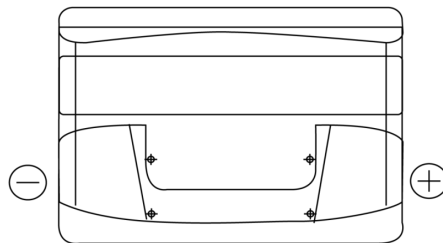

**Product overview**

Batteries for Cars

**Superline SB740**

Part number	SB740
Technology	Flooded
EAN/GTIN	3661024064552
Voltage	12 V
Capacity	74.0 Ah
CCA	680 A
Length	278 mm
Width	175 mm
Height	190 mm
Box size	L03
Polarity	ETN 0
Terminal Type	EN taper post
Hold Down	B13
Weights (subject of variation)	16.60 kg

**Polarity**

**Terminal Type**

Positive Terminal

Negative Terminal

**Hold Down**

Design, features and specifications are subject to change without notice. We disclaim any representation or warranty, express or implied, concerning the data or recommendations, and in no event shall be liable for any loss or damage claimed to have arisen as a result. Some products may not be available in your local market.