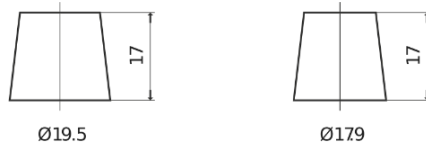

**Product overview**

Batteries for Cars

**Superline SB740**

Part number	SB740
Technology	Flooded
EAN/GTIN	3661024064552
Voltage	12 V
Capacity	74.0 Ah
CCA	680 A
Length	278 mm
Width	175 mm
Height	190 mm
Box size	L03
Polarity	ETN 0
Terminal Type	EN taper post
Hold Down	B13
Weights (subject of variation)	16.60 kg

**Polarity**

**Terminal Type**

Positive Terminal

Negative Terminal

**Hold Down**

Design, features and specifications are subject to change without notice. We disclaim any representation or warranty, express or implied, concerning the data or recommendations, and in no event shall be liable for any loss or damage claimed to have arisen as a result. Some products may not be available in your local market.