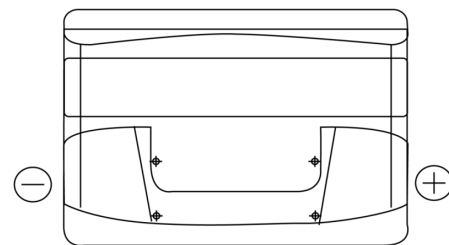

Product overview

Batteries for Cars

Superline SB712

Part number	SB712
Technology	Flooded
EAN/GTIN	3661024064644
Voltage	12 V
Capacity	71.0 Ah
CCA	670 A
Length	278 mm
Width	175 mm
Height	175 mm
Box size	LB3
Polarity	ETN 0
Terminal Type	EN taper post
Hold Down	B13
Weights (subject of variation)	15.30 kg

Polarity

Terminal Type

Hold Down

Design, features and specifications are subject to change without notice. We disclaim any representation or warranty, express or implied, concerning the data or recommendations, and in no event shall be liable for any loss or damage claimed to have arisen as a result. Some products may not be available in your local market.