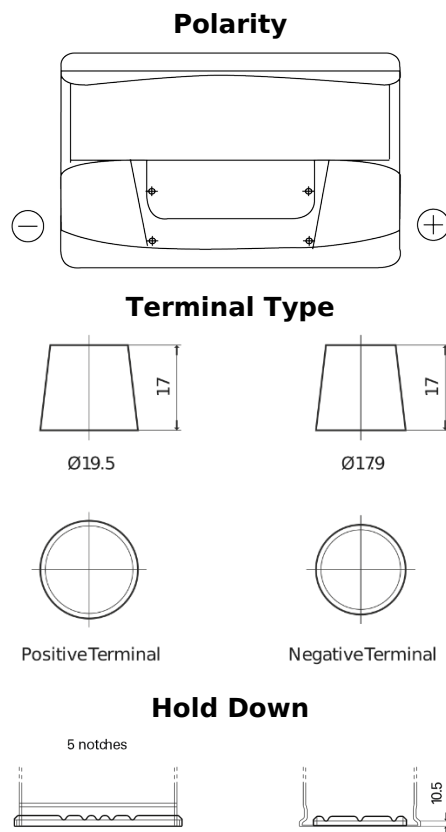

**Product overview**

Batteries for Marine and Leisure

**Start EN750**

|                                |               |
|--------------------------------|---------------|
| Part number                    | EN750         |
| Technology                     | Flooded       |
| EAN/GTIN                       | 3661024036085 |
| Voltage                        | 12 V          |
| Capacity                       | 74 Ah         |
| CCA                            | 680 A         |
| MCA                            | 750           |
| Length                         | 278 mm        |
| Width                          | 175 mm        |
| Height                         | 190 mm        |
| Box size                       | L03           |
| Polarity                       | ETN 0         |
| Terminal Type                  | EN taper post |
| Hold Down                      | B13           |
| Weights (subject of variation) | 16.60 kg      |