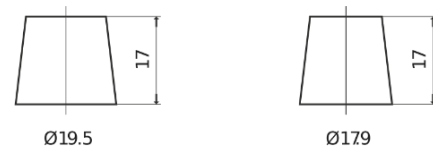

Product overview

Batteries for Cars

Superline SB705

Part number	SB705
Technology	Flooded
EAN/GTIN	3661024064446
Voltage	12 V
Capacity	70.0 Ah
CCA	540 A
Length	270 mm
Width	173 mm
Height	222 mm
Box size	D26
Polarity	ETN 1
Terminal Type	EN taper post
Hold Down	Korean B1+B6
Weights (subject of variation)	16.10 kg

Polarity

Terminal Type

Positive Terminal

Negative Terminal

Hold Down

Design, features and specifications are subject to change without notice. We disclaim any representation or warranty, express or implied, concerning the data or recommendations, and in no event shall be liable for any loss or damage claimed to have arisen as a result. Some products may not be available in your local market.