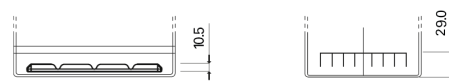

**Product overview**

Batteries for Cars

**Superline SB705**

Part number	SB705
Technology	Flooded
EAN/GTIN	3661024064446
Voltage	12 V
Capacity	70.0 Ah
CCA	540 A
Length	270 mm
Width	173 mm
Height	222 mm
Box size	D26
Polarity	ETN 1
Terminal Type	EN taper post
Hold Down	Korean B1+B6
Weights (subject of variation)	16.10 kg

**Polarity**

**Terminal Type**

Positive Terminal

Negative Terminal

**Hold Down**

Design, features and specifications are subject to change without notice. We disclaim any representation or warranty, express or implied, concerning the data or recommendations, and in no event shall be liable for any loss or damage claimed to have arisen as a result. Some products may not be available in your local market.