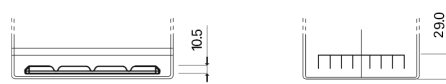

**Product overview**

Batteries for Cars

**Superline SB704**

Part number	SB704
Technology	Flooded
EAN/GTIN	3661024064439
Voltage	12 V
Capacity	70.0 Ah
CCA	540 A
Length	270 mm
Width	173 mm
Height	222 mm
Box size	D26
Polarity	ETN 0
Terminal Type	EN taper post
Hold Down	Korean B1+B6
Weights (subject of variation)	16.10 kg

**Polarity**

**Terminal Type**

**Hold Down**

Design, features and specifications are subject to change without notice. We disclaim any representation or warranty, express or implied, concerning the data or recommendations, and in no event shall be liable for any loss or damage claimed to have arisen as a result. Some products may not be available in your local market.