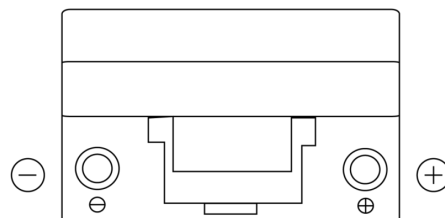

**Product overview**

Batteries for Cars

**Superline SB704**

Part number	SB704
Technology	Flooded
EAN/GTIN	3661024064439
Voltage	12 V
Capacity	70.0 Ah
CCA	540 A
Length	270 mm
Width	173 mm
Height	222 mm
Box size	D26
Polarity	ETN 0
Terminal Type	EN taper post
Hold Down	Korean B1+B6
Weights (subject of variation)	16.10 kg

**Polarity**

**Terminal Type**

**Hold Down**

Design, features and specifications are subject to change without notice. We disclaim any representation or warranty, express or implied, concerning the data or recommendations, and in no event shall be liable for any loss or damage claimed to have arisen as a result. Some products may not be available in your local market.