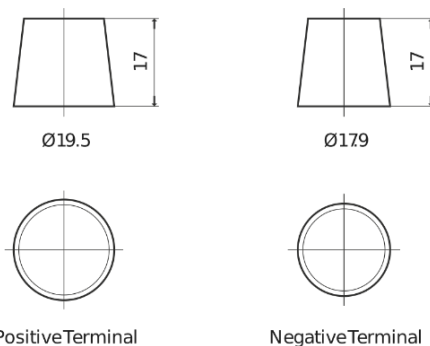

Terminal Type

Hold Down

Design, features and specifications are subject to change without notice. We disclaim any representation or warranty, express or implied, concerning the data or recommendations, and in no event shall be liable for any loss or damage claimed to have arisen as a result. Some products may not be available in your local market.