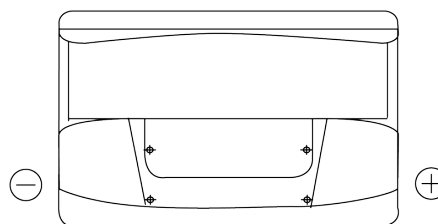

Product overview

Batteries for Cars

Standard TC700

Part number	TC700
Technology	Flooded
EAN/GTIN	3661024054829
Voltage	12 V
Capacity	70 Ah
CCA	640 A
Length	278 mm
Width	175 mm
Height	190 mm
Box size	L03
Polarity	ETN 0
Terminal Type	EN taper post
Hold Down	B13
Weights (subject of variation)	16.00 kg

Polarity

Terminal Type

Positive Terminal

Negative Terminal

Hold Down

Design, features and specifications are subject to change without notice. We disclaim any representation or warranty, express or implied, concerning the data or recommendations, and in no event shall be liable for any loss or damage claimed to have arisen as a result. Some products may not be available in your local market.