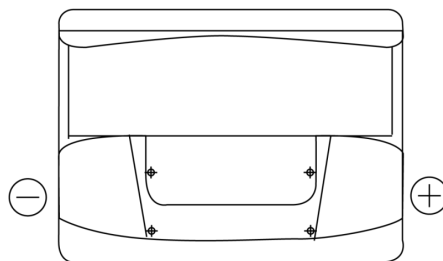

Product overview

Batteries for Cars

Superline SB620

Part number	SB620
Technology	Flooded
EAN/GTIN	3661024064538
Voltage	12 V
Capacity	62.0 Ah
CCA	540 A
Length	242 mm
Width	175 mm
Height	190 mm
Box size	L02
Polarity	ETN 0
Terminal Type	EN taper post
Hold Down	B13
Weights (subject of variation)	14.20 kg

Polarity

Terminal Type

Hold Down

Design, features and specifications are subject to change without notice. We disclaim any representation or warranty, express or implied, concerning the data or recommendations, and in no event shall be liable for any loss or damage claimed to have arisen as a result. Some products may not be available in your local market.