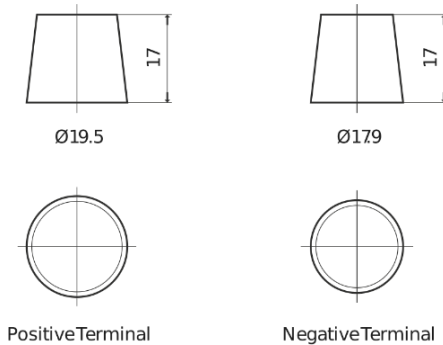

Terminal Type

Hold Down

Design, features and specifications are subject to change without notice. We disclaim any representation or warranty, express or implied, concerning the data or recommendations, and in no event shall be liable for any loss or damage claimed to have arisen as a result. Some products may not be available in your local market.