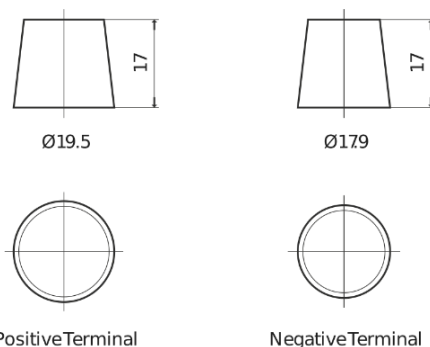

Terminal Type

Hold Down

Design, features and specifications are subject to change without notice. We disclaim any representation or warranty, express or implied, concerning the data or recommendations, and in no event shall be liable for any loss or damage claimed to have arisen as a result. Some products may not be available in your local market.