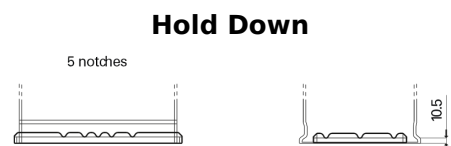

## Standard CC700

Part number	CC700
Technology	Flooded
EAN/GTIN	3661024014823
Voltage	12 V
Capacity	70 Ah
CCA	640 A
Length	278 mm
Width	175 mm
Height	190 mm
Box size	L03
Polarity	ETN 0
Terminal Type	EN taper post
Hold Down	B13
Weights (subject of variation)	16.00 kg