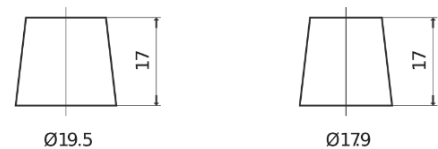

Product overview

Batteries for Cars

Superline SB604

Part number	SB604
Technology	Flooded
EAN/GTIN	3661024064415
Voltage	12 V
Capacity	60.0 Ah
CCA	480 A
Length	230 mm
Width	173 mm
Height	222 mm
Box size	D23
Polarity	ETN 0
Terminal Type	EN taper post
Hold Down	Korean B1
Weights (subject of variation)	14.60 kg

Polarity

Terminal Type

Positive Terminal

Negative Terminal

Hold Down

Design, features and specifications are subject to change without notice. We disclaim any representation or warranty, express or implied, concerning the data or recommendations, and in no event shall be liable for any loss or damage claimed to have arisen as a result. Some products may not be available in your local market.