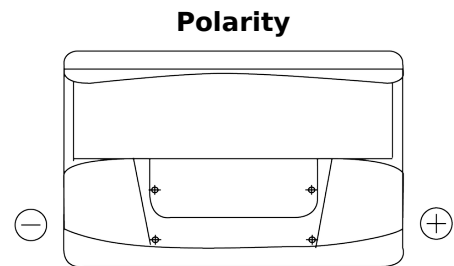

## Standard CC700

Part number	CC700
Technology	Flooded
EAN/GTIN	3661024014823
Voltage	12 V
Capacity	70 Ah
CCA	640 A
Length	278 mm
Width	175 mm
Height	190 mm
Box size	L03
Polarity	ETN 0
Terminal Type	EN taper post
Hold Down	B13
Weights (subject of variation)	16.00 kg