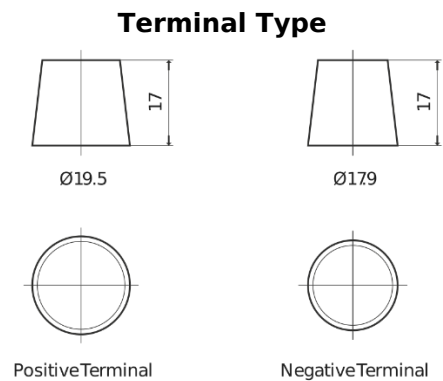

## Standard CC700

Part number	CC700
Technology	Flooded
EAN/GTIN	3661024014823
Voltage	12 V
Capacity	70 Ah
CCA	640 A
Length	278 mm
Width	175 mm
Height	190 mm
Box size	L03
Polarity	ETN 0
Terminal Type	EN taper post
Hold Down	B13
Weights (subject of variation)	16.00 kg