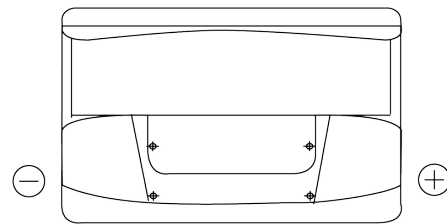

Product overview

Batteries for Cars

Standard CC700

Part number	CC700
Technology	Flooded
EAN/GTIN	3661024014823
Voltage	12 V
Capacity	70 Ah
CCA	640 A
Length	278 mm
Width	175 mm
Height	190 mm
Box size	L03
Polarity	ETN 0
Terminal Type	EN taper post
Hold Down	B13
Weights (subject of variation)	16.00 kg

Polarity

Terminal Type

Positive Terminal

Negative Terminal

Hold Down

Design, features and specifications are subject to change without notice. We disclaim any representation or warranty, express or implied, concerning the data or recommendations, and in no event shall be liable for any loss or damage claimed to have arisen as a result. Some products may not be available in your local market.