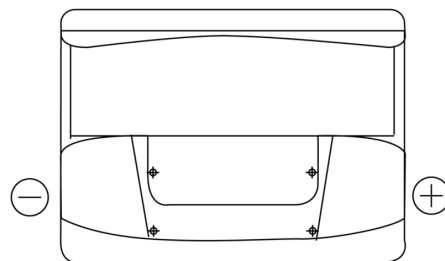

Product overview

Batteries for Cars

Superline SB602

Part number	SB602
Technology	Flooded
EAN/GTIN	3661024064637
Voltage	12 V
Capacity	60.0 Ah
CCA	540 A
Length	242 mm
Width	175 mm
Height	175 mm
Box size	LB2
Polarity	ETN 0
Terminal Type	EN taper post
Hold Down	B13
Weights (subject of variation)	12.90 kg

Polarity

Terminal Type

Hold Down

Design, features and specifications are subject to change without notice. We disclaim any representation or warranty, express or implied, concerning the data or recommendations, and in no event shall be liable for any loss or damage claimed to have arisen as a result. Some products may not be available in your local market.