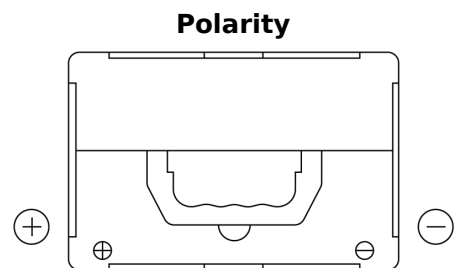

**Product overview**

Batteries for Cars

**Superline SB558**

Part number	SB558
Technology	Flooded
EAN/GTIN	3661024066556
Voltage	12 V
Capacity	55.0 Ah
CCA	620 A
Length	230 mm
Width	180 mm
Height	186 mm
Box size	G75
Polarity	ETN 1
Terminal Type	SAE S 3/8" side Terminal
Hold Down	B7
Weights (subject of variation)	14.20 kg