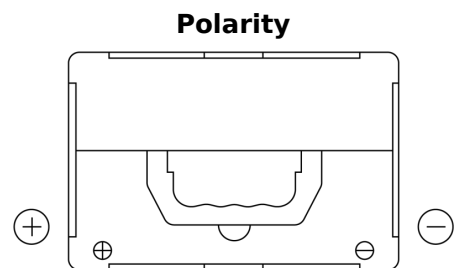

Product overview

Batteries for Cars

Superline SB558

Part number	SB558
Technology	Flooded
EAN/GTIN	3661024066556
Voltage	12 V
Capacity	55.0 Ah
CCA	620 A
Length	230 mm
Width	180 mm
Height	186 mm
Box size	G75
Polarity	ETN 1
Terminal Type	SAE S 3/8" side Terminal
Hold Down	B7
Weights (subject of variation)	14.20 kg