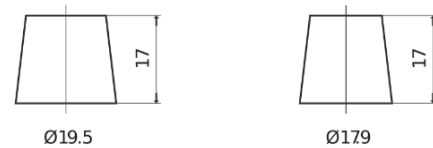

Product overview

Batteries for Cars

Superline SB504

Part number	SB504
Technology	Flooded
EAN/GTIN	3661024064408
Voltage	12 V
Capacity	50.0 Ah
CCA	360 A
Length	200 mm
Width	173 mm
Height	222 mm
Box size	D20
Polarity	ETN 0
Terminal Type	EN taper post
Hold Down	Korean B1
Weights (subject of variation)	12.90 kg

Polarity

Terminal Type

Positive Terminal

Negative Terminal

Hold Down

Design, features and specifications are subject to change without notice. We disclaim any representation or warranty, express or implied, concerning the data or recommendations, and in no event shall be liable for any loss or damage claimed to have arisen as a result. Some products may not be available in your local market.