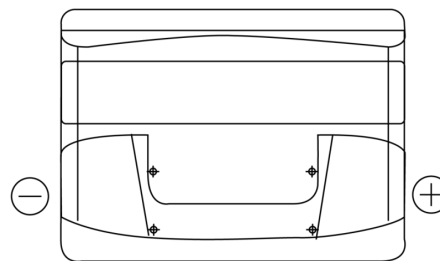

**Product overview**

Batteries for Cars

**Superline SB500**

Part number	SB500
Technology	Flooded
EAN/GTIN	3661024064514
Voltage	12 V
Capacity	50.0 Ah
CCA	450 A
Length	207 mm
Width	175 mm
Height	190 mm
Box size	L01
Polarity	ETN 0
Terminal Type	EN taper post
Hold Down	B13
Weights (subject of variation)	12.20 kg

**Polarity**

**Terminal Type**

**Hold Down**

Design, features and specifications are subject to change without notice. We disclaim any representation or warranty, express or implied, concerning the data or recommendations, and in no event shall be liable for any loss or damage claimed to have arisen as a result. Some products may not be available in your local market.