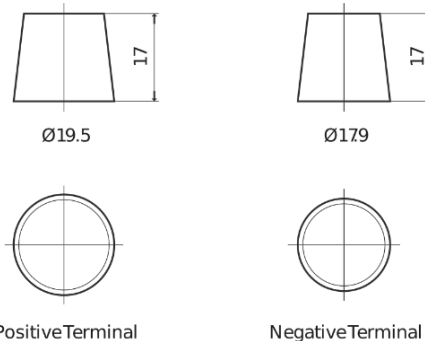

Terminal Type

Hold Down

Design, features and specifications are subject to change without notice. We disclaim any representation or warranty, express or implied, concerning the data or recommendations, and in no event shall be liable for any loss or damage claimed to have arisen as a result. Some products may not be available in your local market.