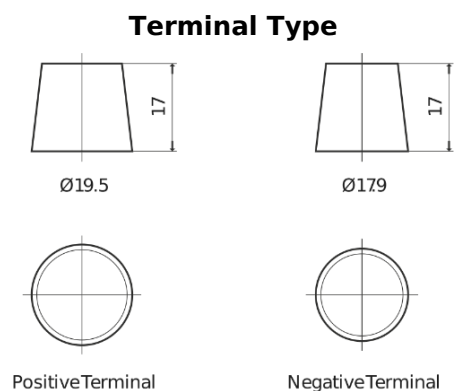

Product overview

Batteries for Cars

Superline SB450

Part number	SB450
Technology	Flooded
EAN/GTIN	3661024064491
Voltage	12 V
Capacity	45.0 Ah
CCA	330 A
Length	220 mm
Width	135 mm
Height	225 mm
Box size	E02
Polarity	ETN 0
Terminal Type	EN taper post
Hold Down	B1
Weights (subject of variation)	12.50 kg