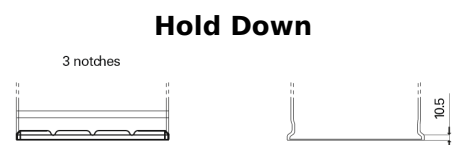

Product overview

Batteries for Cars

Superline SB450

Part number	SB450
Technology	Flooded
EAN/GTIN	3661024064491
Voltage	12 V
Capacity	45.0 Ah
CCA	330 A
Length	220 mm
Width	135 mm
Height	225 mm
Box size	E02
Polarity	ETN 0
Terminal Type	EN taper post
Hold Down	B1
Weights (subject of variation)	12.50 kg