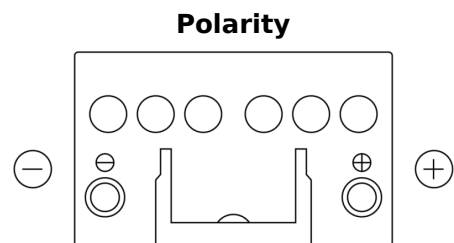

Product overview

Batteries for Cars

Superline SB450

Part number	SB450
Technology	Flooded
EAN/GTIN	3661024064491
Voltage	12 V
Capacity	45.0 Ah
CCA	330 A
Length	220 mm
Width	135 mm
Height	225 mm
Box size	E02
Polarity	ETN 0
Terminal Type	EN taper post
Hold Down	B1
Weights (subject of variation)	12.50 kg