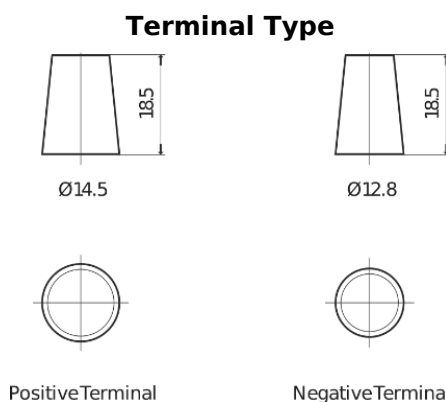

Product overview

Batteries for Cars

Superline SB357

Part number	SB357
Technology	Flooded
EAN/GTIN	3661024064347
Voltage	12 V
Capacity	35.0 Ah
CCA	240 A
Length	187 mm
Width	127 mm
Height	220 mm
Box size	B19
Polarity	ETN 1
Terminal Type	JIS taper post
Hold Down	B0
Weights (subject of variation)	8.90 kg