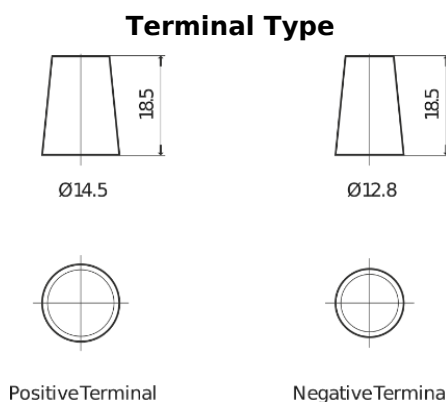

**Product overview**

Batteries for Cars

**Superline SB356**

Part number	SB356
Technology	Flooded
EAN/GTIN	3661024064330
Voltage	12 V
Capacity	35.0 Ah
CCA	240 A
Length	187 mm
Width	127 mm
Height	220 mm
Box size	B19
Polarity	ETN 0
Terminal Type	JIS taper post
Hold Down	B0
Weights (subject of variation)	8.90 kg