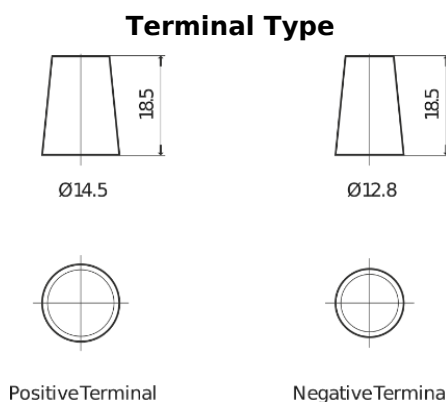

**Product overview**

Batteries for Cars

**Superline SB356**

|                                |                |
|--------------------------------|----------------|
| Part number                    | SB356          |
| Technology                     | Flooded        |
| EAN/GTIN                       | 3661024064330  |
| Voltage                        | 12 V           |
| Capacity                       | 35.0 Ah        |
| CCA                            | 240 A          |
| Length                         | 187 mm         |
| Width                          | 127 mm         |
| Height                         | 220 mm         |
| Box size                       | B19            |
| Polarity                       | ETN 0          |
| Terminal Type                  | JIS taper post |
| Hold Down                      | B0             |
| Weights (subject of variation) | 8.90 kg        |