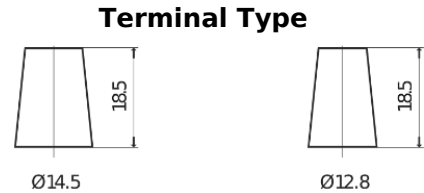

Product overview

Batteries for Cars

Superline SB356

Part number	SB356
Technology	Flooded
EAN/GTIN	3661024064330
Voltage	12 V
Capacity	35.0 Ah
CCA	240 A
Length	187 mm
Width	127 mm
Height	220 mm
Box size	B19
Polarity	ETN 0
Terminal Type	JIS taper post
Hold Down	B0
Weights (subject of variation)	8.90 kg