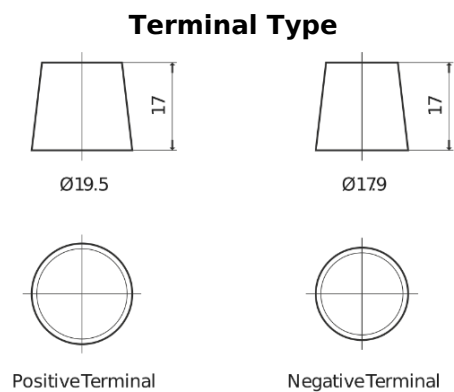

Product overview

Batteries for Cars

Powerline SA954

Part number	SA954
Technology	Flooded
EAN/GTIN	3661024064187
Voltage	12 V
Capacity	95.0 Ah
CCA	800 A
Length	306 mm
Width	173 mm
Height	222 mm
Box size	D31
Polarity	ETN 0
Terminal Type	EN taper post
Hold Down	Korean B1
Weights (subject of variation)	21.40 kg