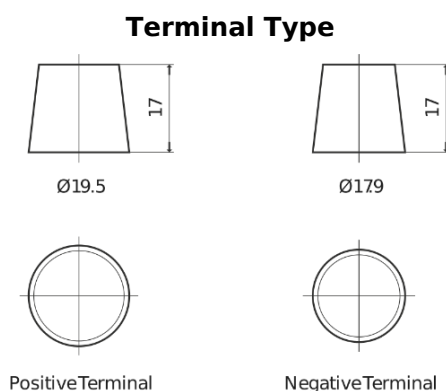

Product overview

Batteries for Cars

Powerline SA954

Part number	SA954
Technology	Flooded
EAN/GTIN	3661024064187
Voltage	12 V
Capacity	95.0 Ah
CCA	800 A
Length	306 mm
Width	173 mm
Height	222 mm
Box size	D31
Polarity	ETN 0
Terminal Type	EN taper post
Hold Down	Korean B1
Weights (subject of variation)	21.40 kg