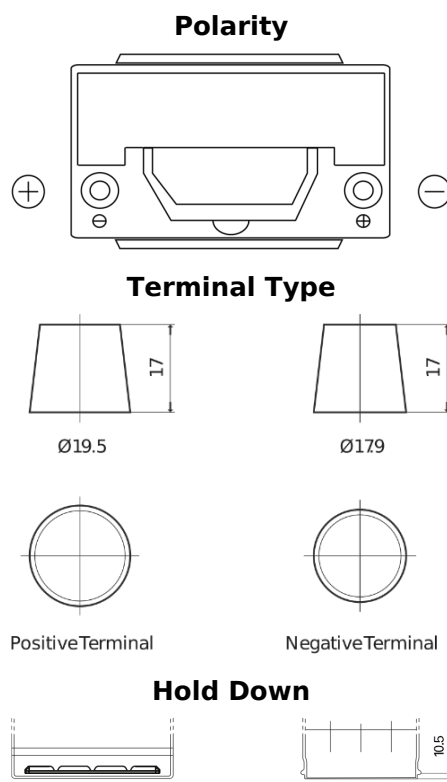

**Product overview**

Batteries for Cars

**Powerline SA954**

Part number	SA954
Technology	Flooded
EAN/GTIN	3661024064187
Voltage	12 V
Capacity	95.0 Ah
CCA	800 A
Length	306 mm
Width	173 mm
Height	222 mm
Box size	D31
Polarity	ETN 0
Terminal Type	EN taper post
Hold Down	Korean B1
Weights (subject of variation)	21.40 kg