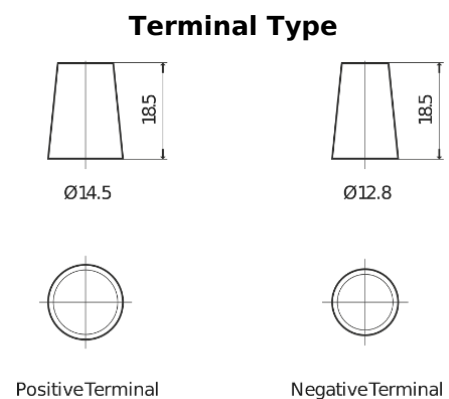

Product overview

Batteries for Cars

Plus CB357

Part number	CB357
Technology	Flooded
EAN/GTIN	3661024014342
Voltage	12 V
Capacity	35.0 Ah
CCA	240 A
Length	187 mm
Width	127 mm
Height	220 mm
Box size	B19
Polarity	ETN 1
Terminal Type	JIS taper post
Hold Down	B0
Weights (subject of variation)	8.90 kg