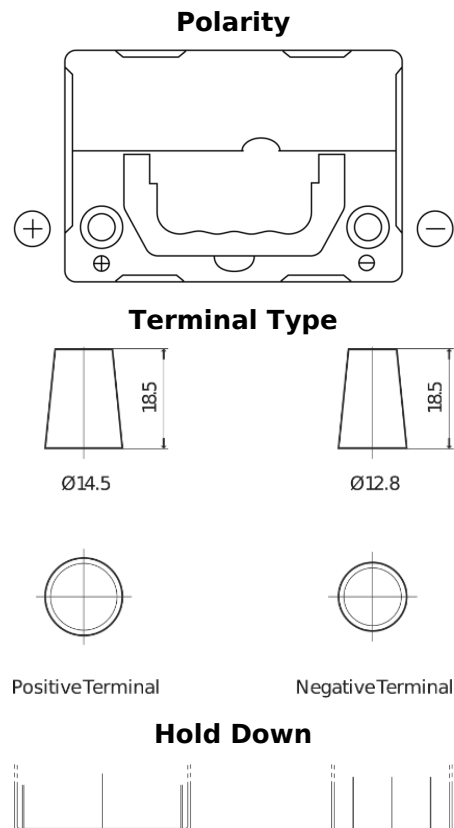

**Product overview**

Batteries for Cars

**Plus CB357**

Part number	CB357
Technology	Flooded
EAN/GTIN	3661024014342
Voltage	12 V
Capacity	35.0 Ah
CCA	240 A
Length	187 mm
Width	127 mm
Height	220 mm
Box size	B19
Polarity	ETN 1
Terminal Type	JIS taper post
Hold Down	B0
Weights (subject of variation)	8.90 kg