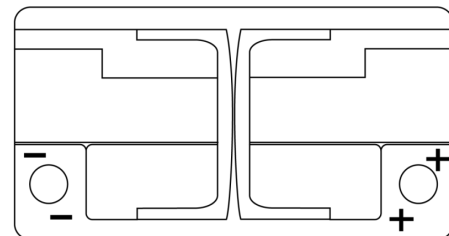

Product overview

Batteries for Cars

Powerline SA900

Part number	SA900
Technology	Flooded
EAN/GTIN	3661024066259
Voltage	12 V
Capacity	90.0 Ah
CCA	720 A
Length	315 mm
Width	175 mm
Height	190 mm
Box size	L04
Polarity	ETN 0
Terminal Type	EN taper post
Hold Down	B13
Weights (subject of variation)	19.70 kg

Polarity

Terminal Type

Positive Terminal

Negative Terminal

Hold Down

Design, features and specifications are subject to change without notice. We disclaim any representation or warranty, express or implied, concerning the data or recommendations, and in no event shall be liable for any loss or damage claimed to have arisen as a result. Some products may not be available in your local market.