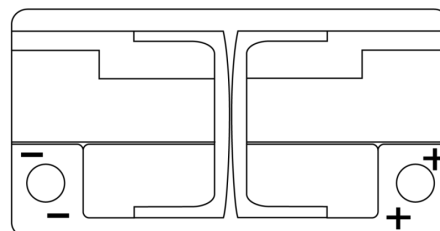

**Product overview**

Batteries for Cars

**Powerline SA852**

Part number	SA852
Technology	Flooded
EAN/GTIN	3661024064293
Voltage	12 V
Capacity	85.0 Ah
CCA	800 A
Length	315 mm
Width	175 mm
Height	175 mm
Box size	LB4
Polarity	ETN 0
Terminal Type	EN taper post
Hold Down	B13
Weights (subject of variation)	18.60 kg

**Polarity**

**Terminal Type**

**Hold Down**

Design, features and specifications are subject to change without notice. We disclaim any representation or warranty, express or implied, concerning the data or recommendations, and in no event shall be liable for any loss or damage claimed to have arisen as a result. Some products may not be available in your local market.