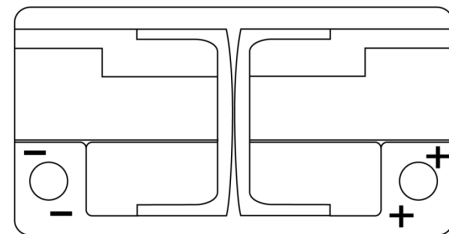

Product overview

Batteries for Cars

Powerline SA852

Part number	SA852
Technology	Flooded
EAN/GTIN	3661024064293
Voltage	12 V
Capacity	85.0 Ah
CCA	800 A
Length	315 mm
Width	175 mm
Height	175 mm
Box size	LB4
Polarity	ETN 0
Terminal Type	EN taper post
Hold Down	B13
Weights (subject of variation)	18.60 kg

Polarity

Terminal Type

Positive Terminal

Negative Terminal

Hold Down

Design, features and specifications are subject to change without notice. We disclaim any representation or warranty, express or implied, concerning the data or recommendations, and in no event shall be liable for any loss or damage claimed to have arisen as a result. Some products may not be available in your local market.