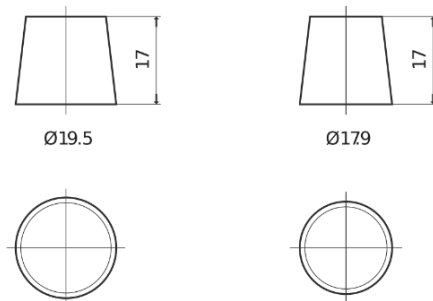

Product overview

Batteries for Cars

Powerline SA770

Part number	SA770
Technology	Flooded
EAN/GTIN	3661024064248
Voltage	12 V
Capacity	77.0 Ah
CCA	760 A
Length	278 mm
Width	175 mm
Height	190 mm
Box size	L03
Polarity	ETN 0
Terminal Type	EN taper post
Hold Down	B13
Weights (subject of variation)	17.50 kg

Polarity

Terminal Type

Positive Terminal

Negative Terminal

Hold Down

Design, features and specifications are subject to change without notice. We disclaim any representation or warranty, express or implied, concerning the data or recommendations, and in no event shall be liable for any loss or damage claimed to have arisen as a result. Some products may not be available in your local market.