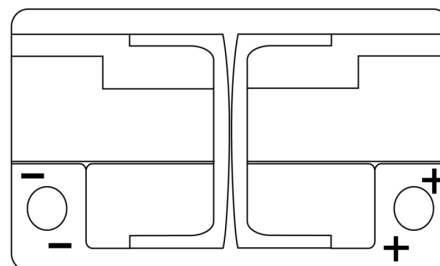

Product overview

Batteries for Cars

Powerline SA770

Part number	SA770
Technology	Flooded
EAN/GTIN	3661024064248
Voltage	12 V
Capacity	77.0 Ah
CCA	760 A
Length	278 mm
Width	175 mm
Height	190 mm
Box size	L03
Polarity	ETN 0
Terminal Type	EN taper post
Hold Down	B13
Weights (subject of variation)	17.50 kg

Polarity

Terminal Type

Hold Down

Design, features and specifications are subject to change without notice. We disclaim any representation or warranty, express or implied, concerning the data or recommendations, and in no event shall be liable for any loss or damage claimed to have arisen as a result. Some products may not be available in your local market.