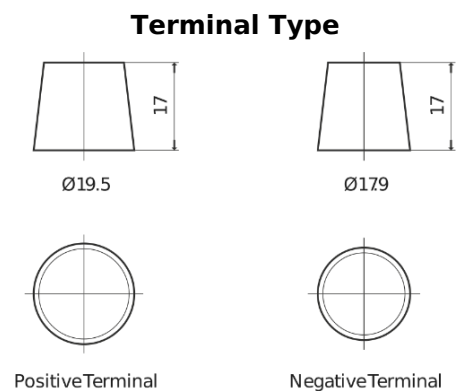

Product overview

Batteries for Cars

Powerline SA754

| | |
|--------------------------------|---------------|
| Part number | SA754 |
| Technology | Flooded |
| EAN/GTIN | 3661024064163 |
| Voltage | 12 V |
| Capacity | 75.0 Ah |
| CCA | 630 A |
| Length | 270 mm |
| Width | 173 mm |
| Height | 222 mm |
| Box size | D26 |
| Polarity | ETN 0 |
| Terminal Type | EN taper post |
| Hold Down | Korean B1+B6 |
| Weights (subject of variation) | 17.40 kg |