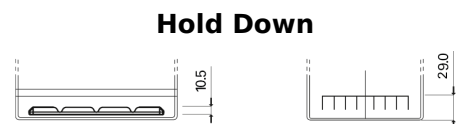

Product overview

Batteries for Cars

Powerline SA754

| | |
|--------------------------------|---------------|
| Part number | SA754 |
| Technology | Flooded |
| EAN/GTIN | 3661024064163 |
| Voltage | 12 V |
| Capacity | 75.0 Ah |
| CCA | 630 A |
| Length | 270 mm |
| Width | 173 mm |
| Height | 222 mm |
| Box size | D26 |
| Polarity | ETN 0 |
| Terminal Type | EN taper post |
| Hold Down | Korean B1+B6 |
| Weights (subject of variation) | 17.40 kg |