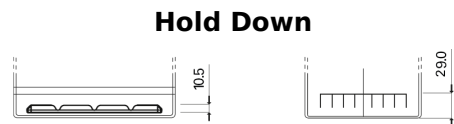

Product overview

Batteries for Cars

Powerline SA754

Part number	SA754
Technology	Flooded
EAN/GTIN	3661024064163
Voltage	12 V
Capacity	75.0 Ah
CCA	630 A
Length	270 mm
Width	173 mm
Height	222 mm
Box size	D26
Polarity	ETN 0
Terminal Type	EN taper post
Hold Down	Korean B1+B6
Weights (subject of variation)	17.40 kg