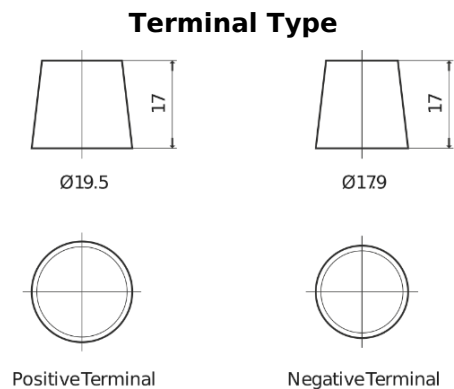

Product overview

Batteries for Cars

Powerline SA754

Part number	SA754
Technology	Flooded
EAN/GTIN	3661024064163
Voltage	12 V
Capacity	75.0 Ah
CCA	630 A
Length	270 mm
Width	173 mm
Height	222 mm
Box size	D26
Polarity	ETN 0
Terminal Type	EN taper post
Hold Down	Korean B1+B6
Weights (subject of variation)	17.40 kg