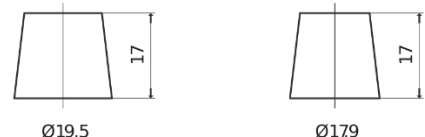

Terminal Type

Positive Terminal

Negative Terminal