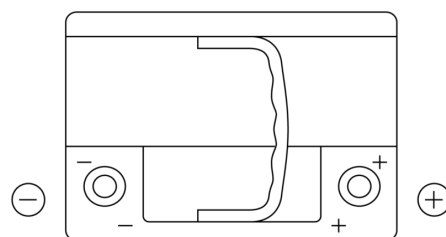

Product overview

Batteries for Cars

Powerline SA640

Part number	SA640
Technology	Flooded
EAN/GTIN	3661024064224
Voltage	12 V
Capacity	64.0 Ah
CCA	640 A
Length	242 mm
Width	175 mm
Height	190 mm
Box size	L02
Polarity	ETN 0
Terminal Type	EN taper post
Hold Down	B13
Weights (subject of variation)	14.90 kg

Polarity

Terminal Type

Positive Terminal

Negative Terminal

Hold Down

Design, features and specifications are subject to change without notice. We disclaim any representation or warranty, express or implied, concerning the data or recommendations, and in no event shall be liable for any loss or damage claimed to have arisen as a result. Some products may not be available in your local market.