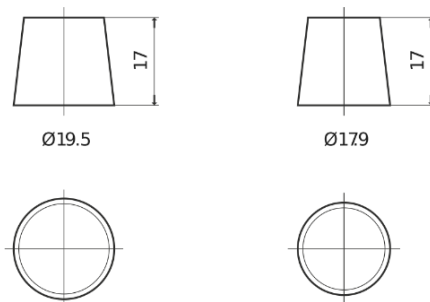

Product overview

Batteries for Cars

Powerline SA640

Part number	SA640
Technology	Flooded
EAN/GTIN	3661024064224
Voltage	12 V
Capacity	64.0 Ah
CCA	640 A
Length	242 mm
Width	175 mm
Height	190 mm
Box size	L02
Polarity	ETN 0
Terminal Type	EN taper post
Hold Down	B13
Weights (subject of variation)	14.90 kg

Polarity

Terminal Type

Positive Terminal

Negative Terminal

Hold Down

Design, features and specifications are subject to change without notice. We disclaim any representation or warranty, express or implied, concerning the data or recommendations, and in no event shall be liable for any loss or damage claimed to have arisen as a result. Some products may not be available in your local market.