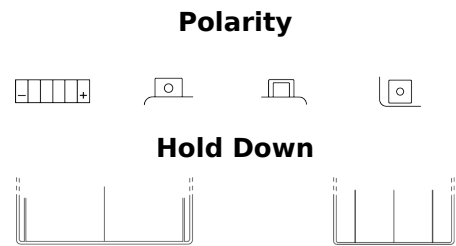

**Product overview**

Batteries for Motorcycles, ATVs, Snowmobiles, Garden

**Li-Ion ELTZ7S**

Part number	ELTZ7S
Technology	Li-Ion
EAN/GTIN	3661024036788
Voltage	12 V
Capacity	2 Ah
CCA	150 A
Watt hour	29 Wh
Length	115 mm
Width	70 mm
Height	85 mm
Box size	C35
Polarity	ETN 0
Terminal Type	M12
Hold Down	B0
Weights (subject of variation)	0.60 kg