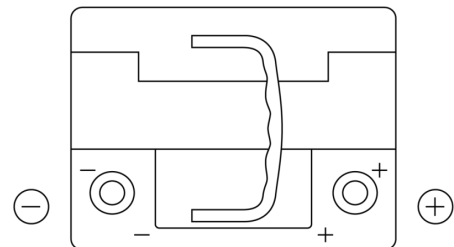

Product overview

Batteries for Cars

Powerline SA472

Part number	SA472
Technology	Flooded
EAN/GTIN	3661024064262
Voltage	12 V
Capacity	47.0 Ah
CCA	450 A
Length	207 mm
Width	175 mm
Height	175 mm
Box size	LB1
Polarity	ETN 0
Terminal Type	EN taper post
Hold Down	B13
Weights (subject of variation)	11.40 kg

Polarity

Terminal Type

Positive Terminal

Negative Terminal

Hold Down

Design, features and specifications are subject to change without notice. We disclaim any representation or warranty, express or implied, concerning the data or recommendations, and in no event shall be liable for any loss or damage claimed to have arisen as a result. Some products may not be available in your local market.