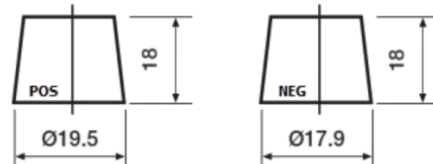

Product overview

Batteries for Cars

Powerline SA456

Part number	SA456
Technology	Flooded
EAN/GTIN	3661024064125
Voltage	12 V
Capacity	45.0 Ah
CCA	390 A
Length	237 mm
Width	127 mm
Height	227 mm
Box size	B24
Polarity	ETN 0
Terminal Type	JIS taper post
Hold Down	B1
Weights (subject of variation)	11.80 kg

Polarity

Terminal Type

Remove T1 adapter for T3

Hold Down

Design, features and specifications are subject to change without notice. We disclaim any representation or warranty, express or implied, concerning the data or recommendations, and in no event shall be liable for any loss or damage claimed to have arisen as a result. Some products may not be available in your local market.