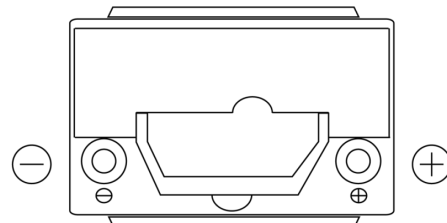

Product overview

Batteries for Cars

Powerline SA456

Part number	SA456
Technology	Flooded
EAN/GTIN	3661024064125
Voltage	12 V
Capacity	45.0 Ah
CCA	390 A
Length	237 mm
Width	127 mm
Height	227 mm
Box size	B24
Polarity	ETN 0
Terminal Type	JIS taper post
Hold Down	B1
Weights (subject of variation)	11.80 kg

Polarity

Terminal Type

Remove T1 adapter for T3

Hold Down

Design, features and specifications are subject to change without notice. We disclaim any representation or warranty, express or implied, concerning the data or recommendations, and in no event shall be liable for any loss or damage claimed to have arisen as a result. Some products may not be available in your local market.