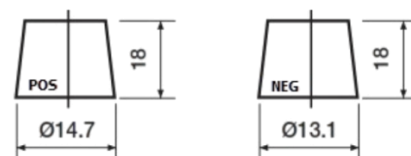

Product overview

Batteries for Cars

Powerline SA456

Part number	SA456
Technology	Flooded
EAN/GTIN	3661024064125
Voltage	12 V
Capacity	45.0 Ah
CCA	390 A
Length	237 mm
Width	127 mm
Height	227 mm
Box size	B24
Polarity	ETN 0
Terminal Type	JIS taper post
Hold Down	B1
Weights (subject of variation)	11.80 kg

Polarity

Terminal Type

Remove T1 adapter for T3

Hold Down

Design, features and specifications are subject to change without notice. We disclaim any representation or warranty, express or implied, concerning the data or recommendations, and in no event shall be liable for any loss or damage claimed to have arisen as a result. Some products may not be available in your local market.