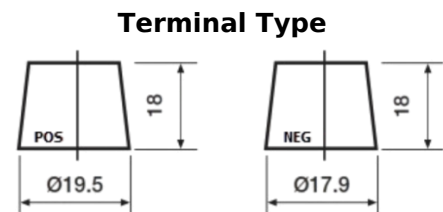

Product overview

Batteries for Cars

Powerline SA456

Part number	SA456
Technology	Flooded
EAN/GTIN	3661024064125
Voltage	12 V
Capacity	45.0 Ah
CCA	390 A
Length	237 mm
Width	127 mm
Height	227 mm
Box size	B24
Polarity	ETN 0
Terminal Type	JIS taper post
Hold Down	B1
Weights (subject of variation)	11.80 kg