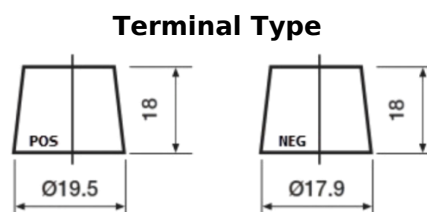

Product overview

Batteries for Cars

Powerline SA406

Part number	SA406
Technology	Flooded
EAN/GTIN	3661024066570
Voltage	12 V
Capacity	40.0 Ah
CCA	350 A
Length	187 mm
Width	127 mm
Height	220 mm
Box size	B19
Polarity	ETN 0
Terminal Type	JIS taper post
Hold Down	B1
Weights (subject of variation)	9.30 kg

Remove T1 adapter for T3

Hold Down

Design, features and specifications are subject to change without notice. We disclaim any representation or warranty, express or implied, concerning the data or recommendations, and in no event shall be liable for any loss or damage claimed to have arisen as a result. Some products may not be available in your local market.