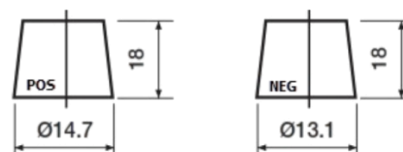

Product overview

Batteries for Cars

Powerline SA406

Part number	SA406
Technology	Flooded
EAN/GTIN	3661024066570
Voltage	12 V
Capacity	40.0 Ah
CCA	350 A
Length	187 mm
Width	127 mm
Height	220 mm
Box size	B19
Polarity	ETN 0
Terminal Type	JIS taper post
Hold Down	B1
Weights (subject of variation)	9.30 kg

Remove T1 adapter for T3

Hold Down

Design, features and specifications are subject to change without notice. We disclaim any representation or warranty, express or implied, concerning the data or recommendations, and in no event shall be liable for any loss or damage claimed to have arisen as a result. Some products may not be available in your local market.