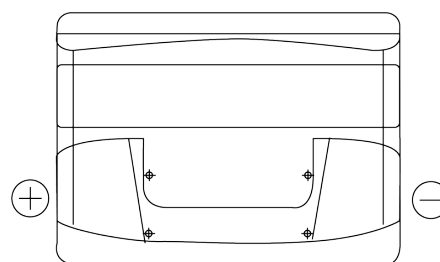

**Product overview**

Batteries for Cars

**Technica TB621**

|                                |               |
|--------------------------------|---------------|
| Part number                    | TB621         |
| Technology                     | Flooded       |
| EAN/GTIN                       | 3661024054546 |
| Voltage                        | 12 V          |
| Capacity                       | 62 Ah         |
| CCA                            | 540 A         |
| Length                         | 242 mm        |
| Width                          | 175 mm        |
| Height                         | 190 mm        |
| Box size                       | L02           |
| Polarity                       | ETN 1         |
| Terminal Type                  | EN taper post |
| Hold Down                      | B13           |
| Weights (subject of variation) | 14.20 kg      |

**Polarity**

**Terminal Type**

Positive Terminal

Negative Terminal

**Hold Down**

Design, features and specifications are subject to change without notice. We disclaim any representation or warranty, express or implied, concerning the data or recommendations, and in no event shall be liable for any loss or damage claimed to have arisen as a result. Some products may not be available in your local market.