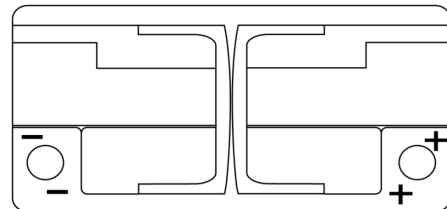

**Product overview**

Batteries for Cars

**Powerline SA1000**

Part number	SA1000
Technology	Flooded
EAN/GTIN	3661024064255
Voltage	12 V
Capacity	100.0 Ah
CCA	900 A
Length	353 mm
Width	175 mm
Height	190 mm
Box size	L05
Polarity	ETN 0
Terminal Type	EN taper post
Hold Down	B13
Weights (subject of variation)	22.60 kg

**Polarity**

**Terminal Type**

Positive Terminal

Negative Terminal

**Hold Down**

Design, features and specifications are subject to change without notice. We disclaim any representation or warranty, express or implied, concerning the data or recommendations, and in no event shall be liable for any loss or damage claimed to have arisen as a result. Some products may not be available in your local market.