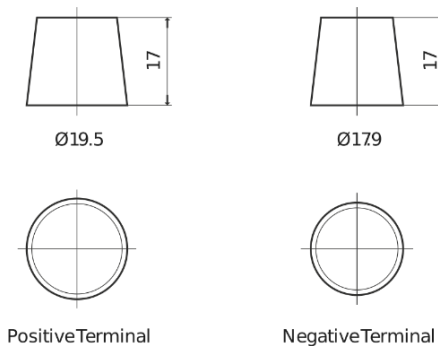

Terminal Type

Hold Down

Design, features and specifications are subject to change without notice. We disclaim any representation or warranty, express or implied, concerning the data or recommendations, and in no event shall be liable for any loss or damage claimed to have arisen as a result. Some products may not be available in your local market.