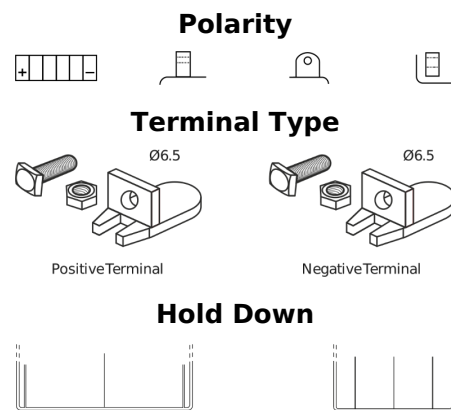

Product overview

Batteries for Motorcycles, ATVs, Snowmobiles, Garden

GEL GEL12-30

| | |
|--------------------------------|------------------|
| Part number | GEL12-30 |
| Technology | GEL |
| EAN/GTIN | 3661024034081 |
| Voltage | 12 V |
| Capacity | 30.0 Ah |
| CCA | 180 A |
| Length | 197 mm |
| Width | 132 mm |
| Height | 186 mm |
| Box size | U01 |
| Polarity | ETN 1 |
| Terminal Type | EN full Ford lug |
| Hold Down | B0 |
| Weights (subject of variation) | 11.10 kg |