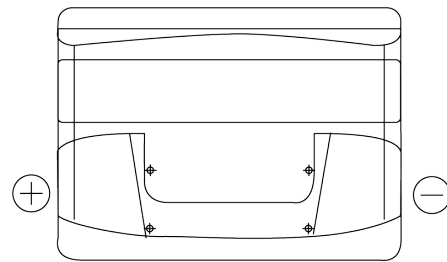

Product overview

Batteries for Cars

Formula FB621

Part number	FB621
Technology	Flooded
EAN/GTIN	3661024044547
Voltage	12 V
Capacity	62 Ah
CCA	540 A
Length	242 mm
Width	175 mm
Height	190 mm
Box size	L02
Polarity	ETN 1
Terminal Type	EN taper post
Hold Down	B13
Weights (subject of variation)	14.20 kg

Polarity

Terminal Type

Positive Terminal

Negative Terminal

Hold Down

Design, features and specifications are subject to change without notice. We disclaim any representation or warranty, express or implied, concerning the data or recommendations, and in no event shall be liable for any loss or damage claimed to have arisen as a result. Some products may not be available in your local market.