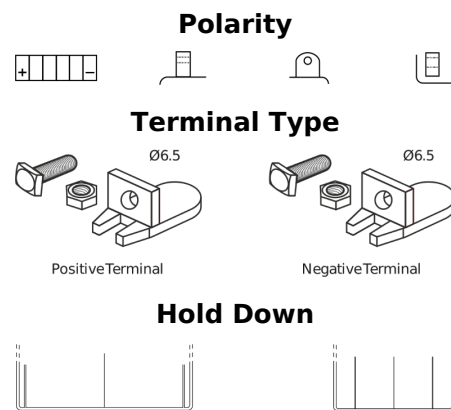

**Product overview**

Batteries for Motorcycles, ATVs, Snowmobiles, Garden

**GEL GEL12-30**

Part number	GEL12-30
Technology	GEL
EAN/GTIN	3661024034081
Voltage	12 V
Capacity	30.0 Ah
CCA	180 A
Length	197 mm
Width	132 mm
Height	186 mm
Box size	U01
Polarity	ETN 1
Terminal Type	EN full Ford lug
Hold Down	B0
Weights (subject of variation)	11.10 kg