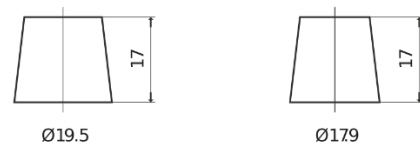

Terminal Type