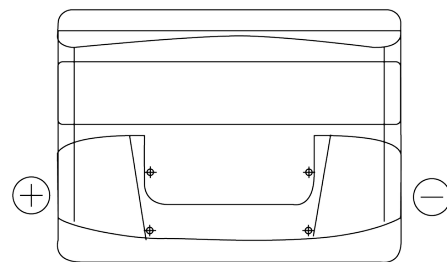

**Product overview**

Batteries for Cars

**Excell EB621**

Part number	EB621
Technology	Flooded
EAN/GTIN	3661024034548
Voltage	12 V
Capacity	62 Ah
CCA	540 A
Length	242 mm
Width	175 mm
Height	190 mm
Box size	L02
Polarity	ETN 1
Terminal Type	EN taper post
Hold Down	B13
Weights (subject of variation)	14.20 kg

**Polarity**

**Terminal Type**

**Hold Down**

Design, features and specifications are subject to change without notice. We disclaim any representation or warranty, express or implied, concerning the data or recommendations, and in no event shall be liable for any loss or damage claimed to have arisen as a result. Some products may not be available in your local market.