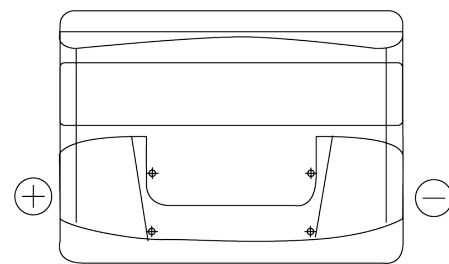

Product overview

Batteries for Cars

Power DB621

Part number	DB621
Technology	Flooded
EAN/GTIN	3661024024549
Voltage	12 V
Capacity	62 Ah
CCA	540 A
Length	242 mm
Width	175 mm
Height	190 mm
Box size	L02
Polarity	ETN 1
Terminal Type	EN taper post
Hold Down	B13
Weights (subject of variation)	14.20 kg

Polarity

Terminal Type

Ø19.5

Ø179

Positive Terminal

Negative Terminal

Hold Down

Design, features and specifications are subject to change without notice. We disclaim any representation or warranty, express or implied, concerning the data or recommendations, and in no event shall be liable for any loss or damage claimed to have arisen as a result. Some products may not be available in your local market.