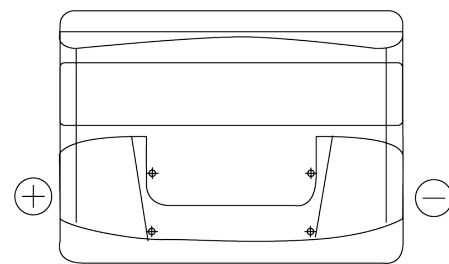

Product overview

Batteries for Cars

Power DB621

Part number	DB621
Technology	Flooded
EAN/GTIN	3661024024549
Voltage	12 V
Capacity	62 Ah
CCA	540 A
Length	242 mm
Width	175 mm
Height	190 mm
Box size	L02
Polarity	ETN 1
Terminal Type	EN taper post
Hold Down	B13
Weights (subject of variation)	14.20 kg

Polarity

Terminal Type

Ø19.5

Ø179

Positive Terminal

Negative Terminal

Hold Down

5 notches