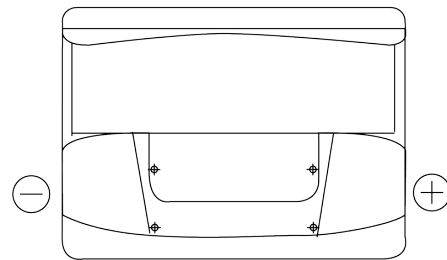

Product overview

Batteries for Cars

Formula FB620

Part number	FB620
Technology	Flooded
EAN/GTIN	3661024044530
Voltage	12 V
Capacity	62 Ah
CCA	540 A
Length	242 mm
Width	175 mm
Height	190 mm
Box size	L02
Polarity	ETN 0
Terminal Type	EN taper post
Hold Down	B13
Weights (subject of variation)	14.20 kg

Polarity

Terminal Type

Positive Terminal

Negative Terminal

Hold Down

Design, features and specifications are subject to change without notice. We disclaim any representation or warranty, express or implied, concerning the data or recommendations, and in no event shall be liable for any loss or damage claimed to have arisen as a result. Some products may not be available in your local market.